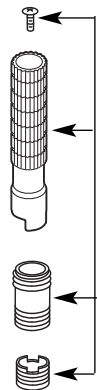

**SOLACE™**  
**Two-Handle Widespread Roman Tub Faucet Trim**

Models: TS271 Chrome  
TS271BN Brushed Nickel

Order by Part Number for use with S923 or S9203 valves

Cross Handle Kit

**123803-HOT**  
**or COLD** Chrome

**123803BN-HOT**  
**or COLD** Brushed Nickel

Plug Button

**1512** Chrome  
**1512BN** Brushed Nickel

Set Screw  
**123809**

Roman Tub Spout

**123806** Chrome  
**123806BN** Brushed Nickel

Stream Straightener

**123807** Chrome  
**123807BN** Brushed Nickel

O-Ring Kit  
**117**  
**(12 pack)**

Escutcheon Adjuster  
*(for valves sold after 8/08)*

**142981**

Handle Extension &  
Escutcheon Adjuster  
*(for valves sold before 8/08)*